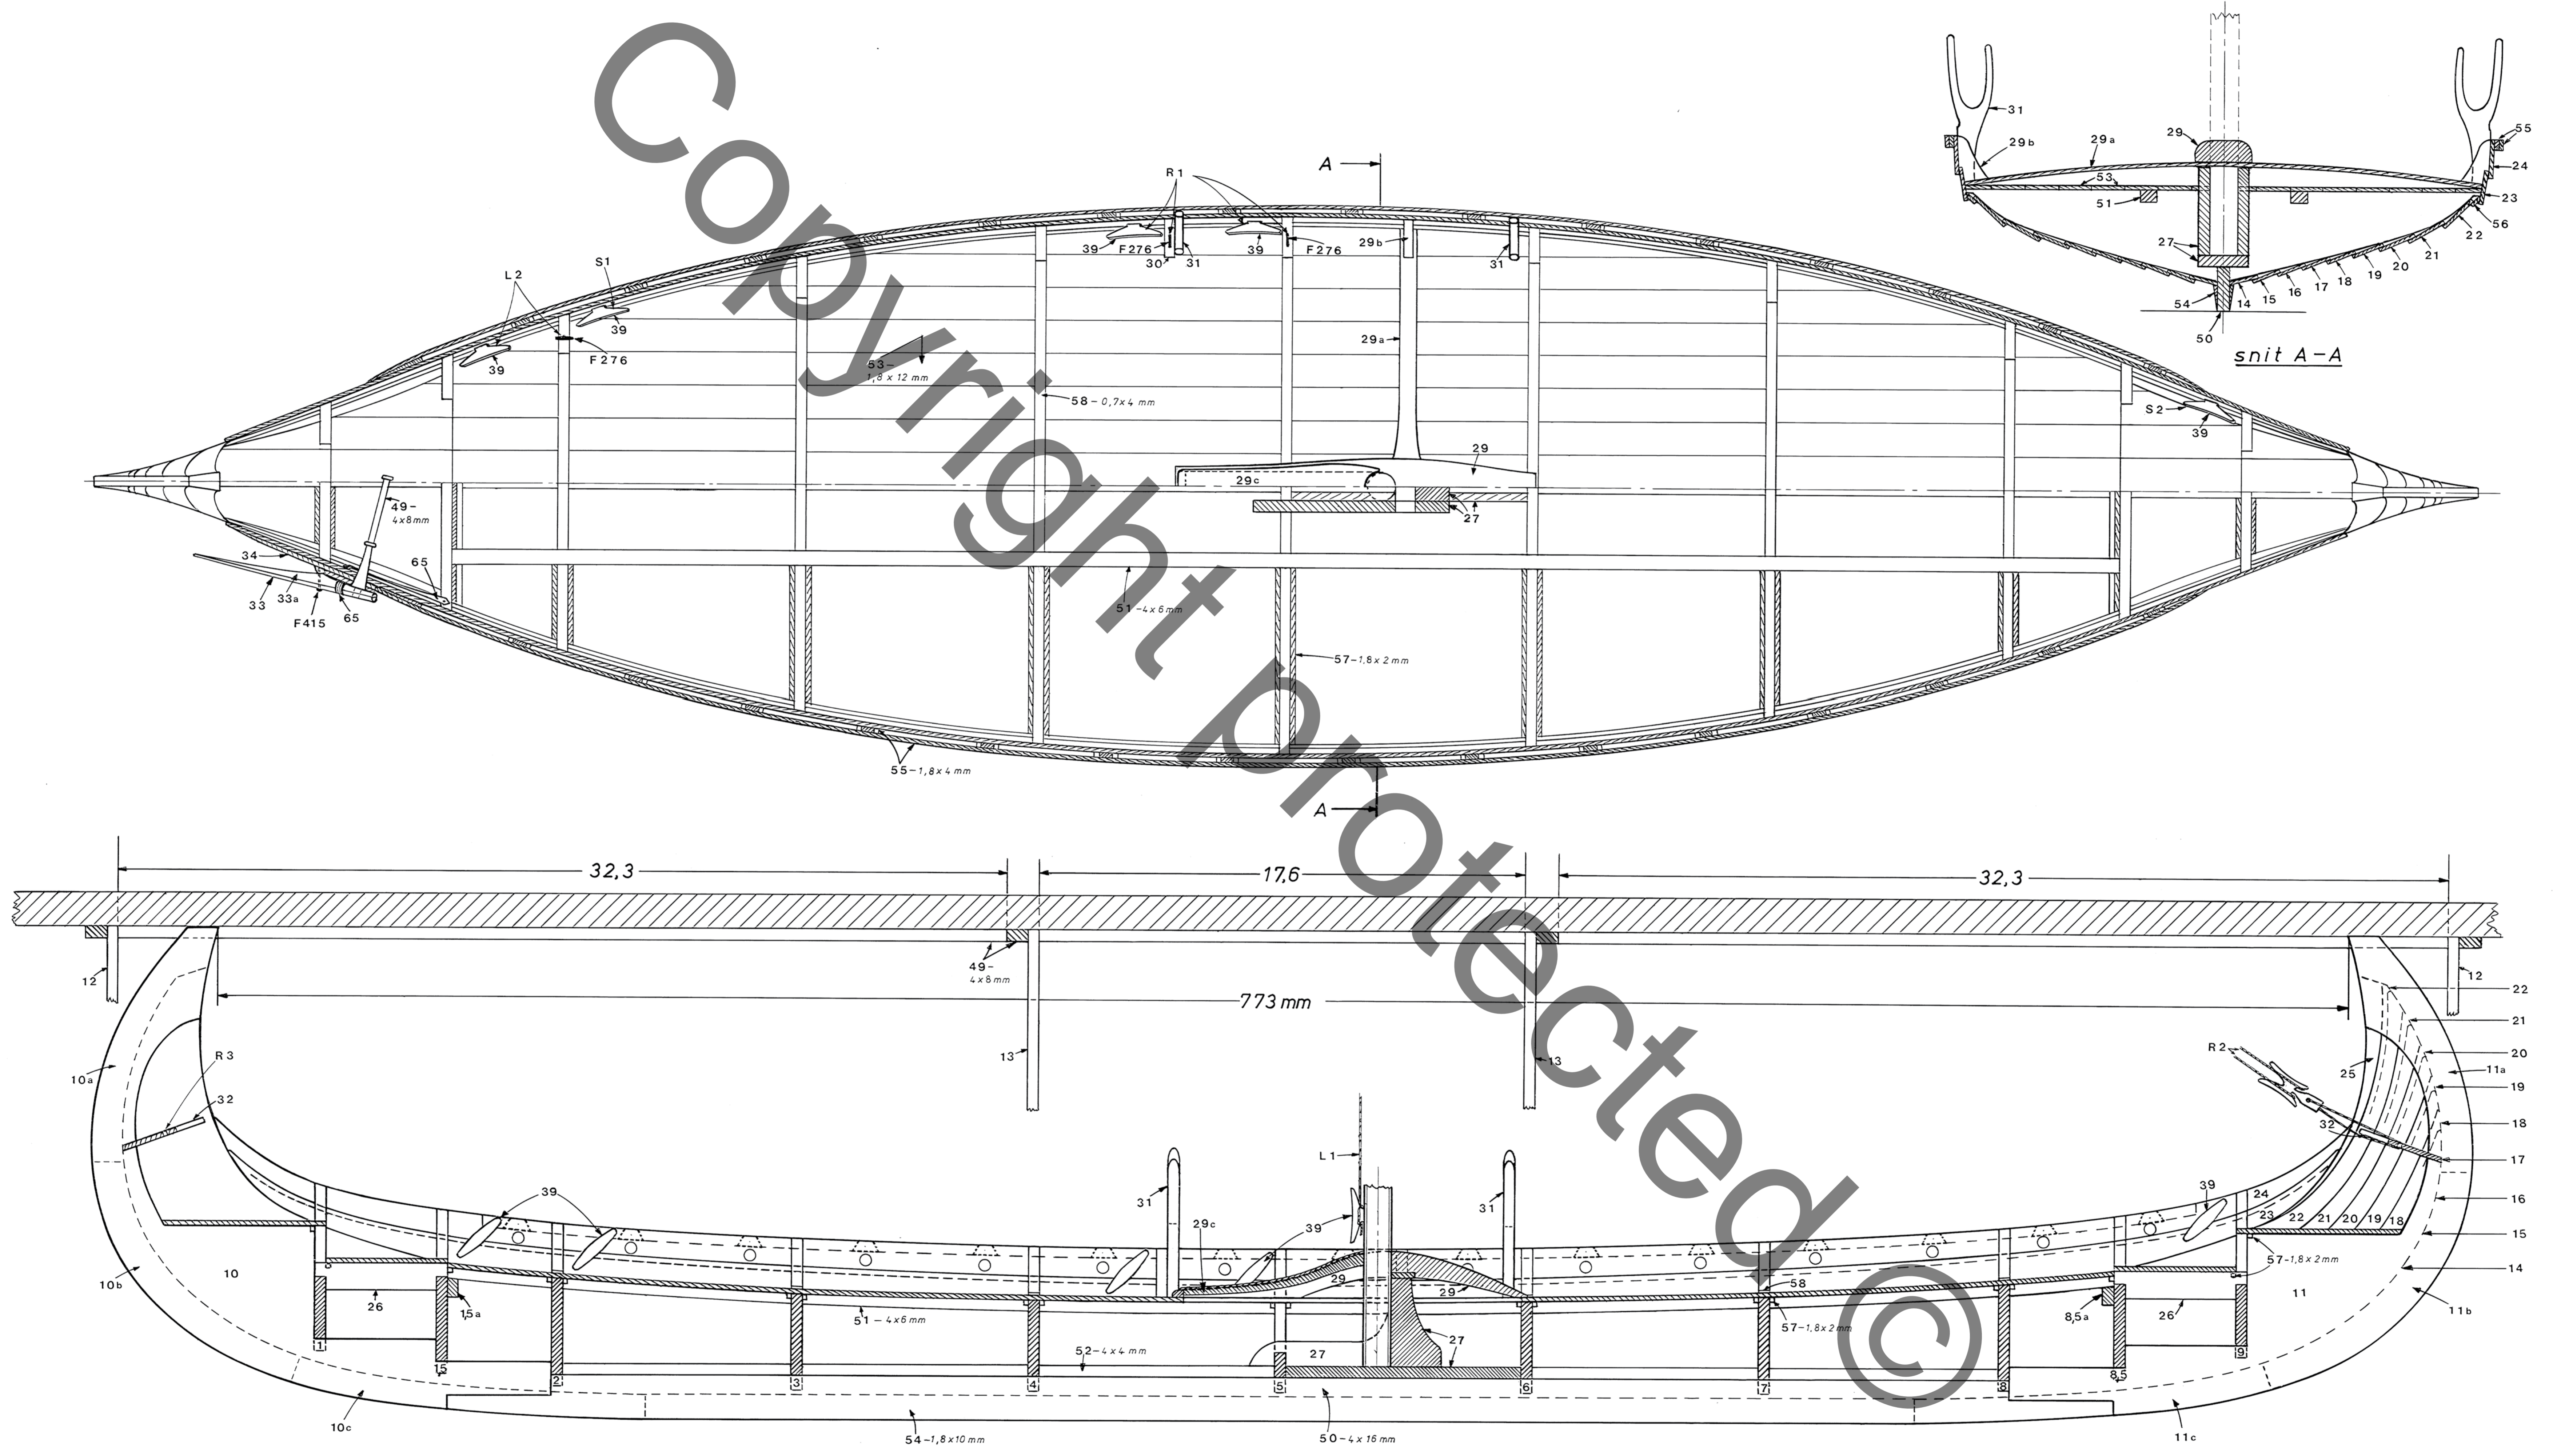

Oseberg

Drawn by:	S.S.H.	8082	Billing Boats - Denmark
Date:	14.05.10.		
Oseberg „720,,			Drawing no.
<i>General Drawing 1</i>			50-50011

Drawn by:	S.S.H.	8083	Billing Boats - Denmark
Date:	14.05.10.		
Oseberg „720,,		Drawing no.	
General Drawing 2		50-50011	